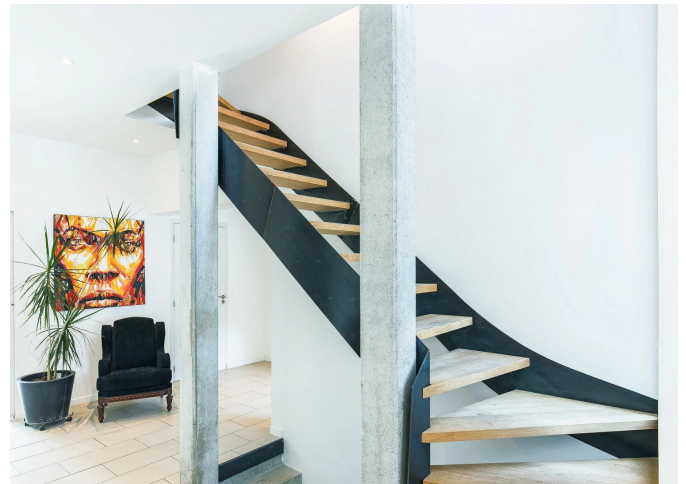

14, quai Général Sarrail
69006 Lyon

PHONE : +33478159090
lyon@barnes-international.com

29, quai Saint-Antoine
69002 Lyon

1, place de la Croix-Rousse
69004 Lyon

6, place de la Libération
69130 Écully