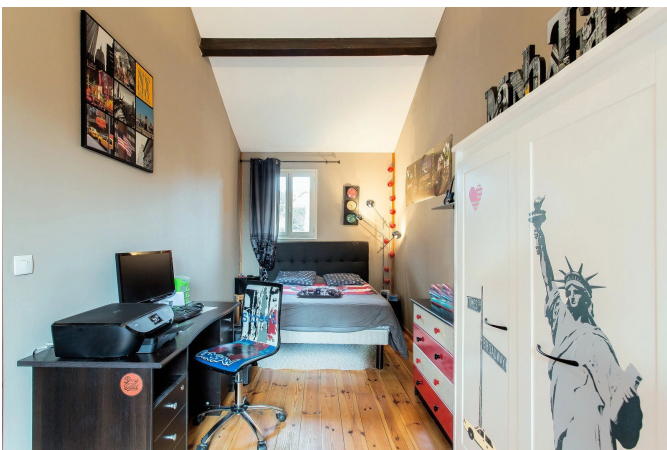

14, quai Général Sarrail
69006 Lyon

PHONE : 04 78 15 90 90
lyon@barnes-international.com

29, quai Saint-Antoine
69002 Lyon

1, place de la Croix-Rousse
69004 Lyon

6, place de la Libération
69130 Écully