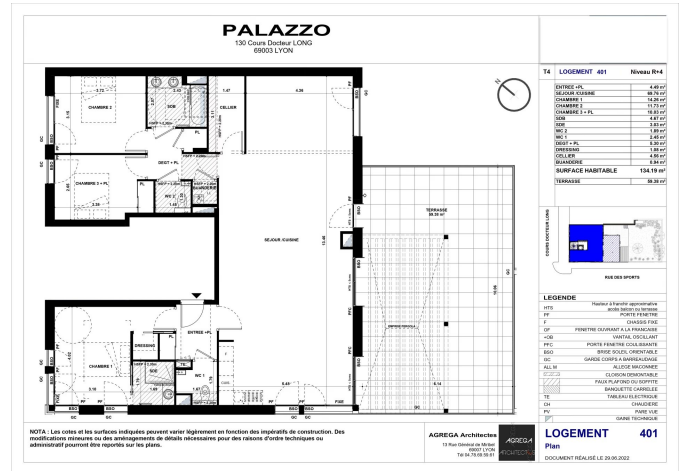

14, quai Général Sarrail
69006 Lyon

PHONE : 04 78 15 90 90
lyon@barnes-international.com

29, quai Saint-Antoine
69002 Lyon

1, place de la Croix-Rousse
69004 Lyon

6, place de la Libération
69130 Écully