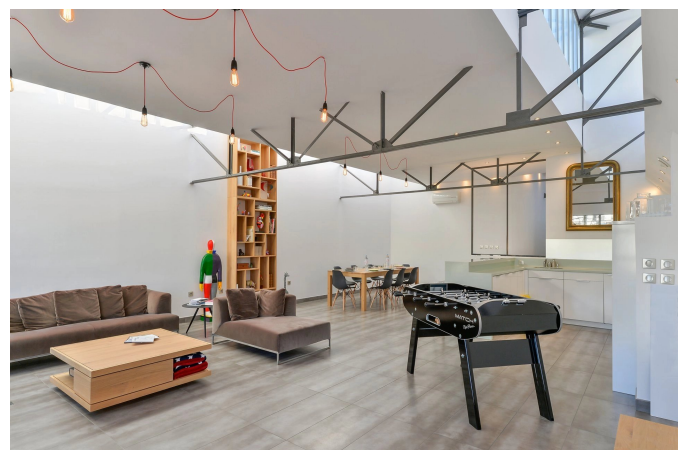

14, quai Général Sarrail
69006 Lyon

PHONE : 04 78 15 90 90
lyon@barnes-international.com

29, quai Saint-Antoine
69002 Lyon

1, place de la Croix-Rousse
69004 Lyon

6, place de la Libération
69130 Écully