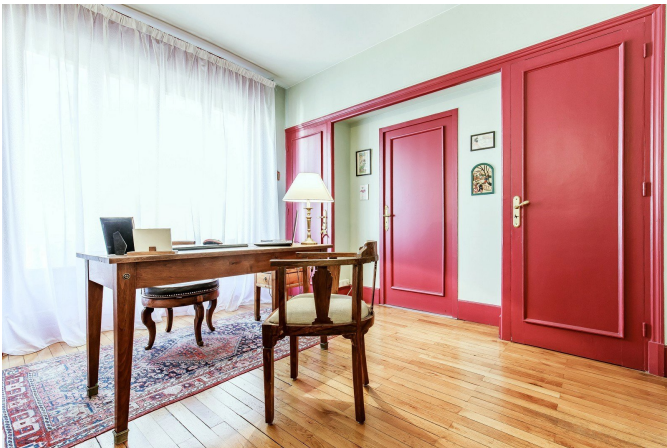

14, quai Général Sarrail
69006 Lyon

PHONE : 04 78 15 90 90
lyon@barnes-international.com

29, quai Saint-Antoine
69002 Lyon

1, place de la Croix-Rousse
69004 Lyon

6, place de la Libération
69130 Écully