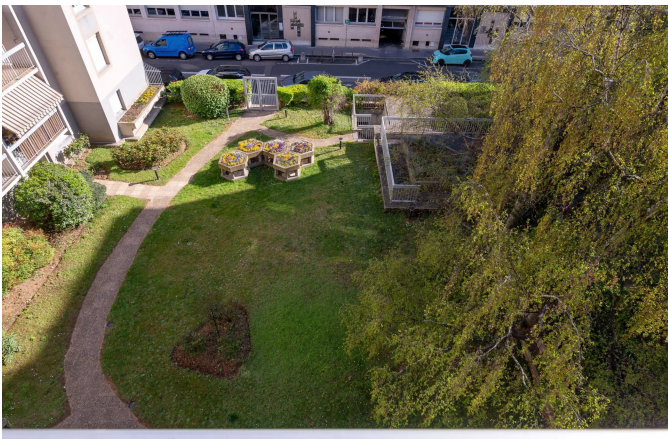

14, quai Général Sarrail
69006 Lyon

PHONE : 04 78 15 90 90
lyon@barnes-international.com

29, quai Saint-Antoine
69002 Lyon

1, place de la Croix-Rousse
69004 Lyon

6, place de la Libération
69130 Écully