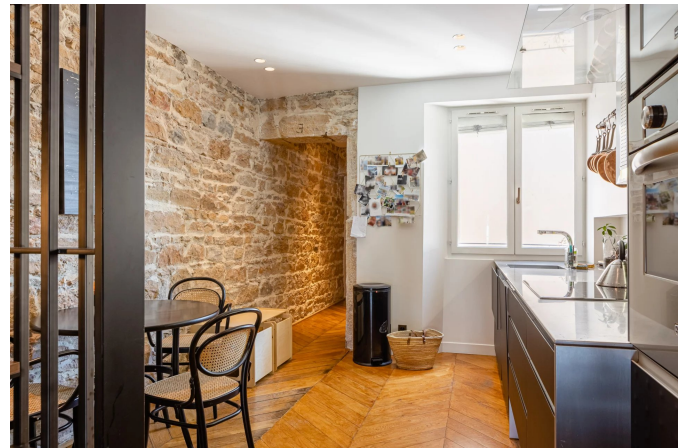

14, quai Général Sarrail
69006 Lyon

PHONE : 04 78 15 90 90
lyon@barnes-international.com

29, quai Saint-Antoine
69002 Lyon

1, place de la Croix-Rousse
69004 Lyon

6, place de la Libération
69130 Écully