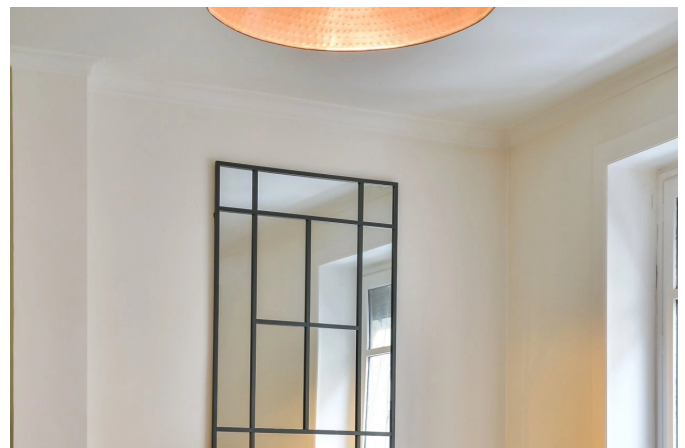

14, quai Général Sarrail
69006 Lyon

PHONE : 04 78 15 90 90
lyon@barnes-international.com

29, quai Saint-Antoine
69002 Lyon

1, place de la Croix-Rousse
69004 Lyon

6, place de la Libération
69130 Écully