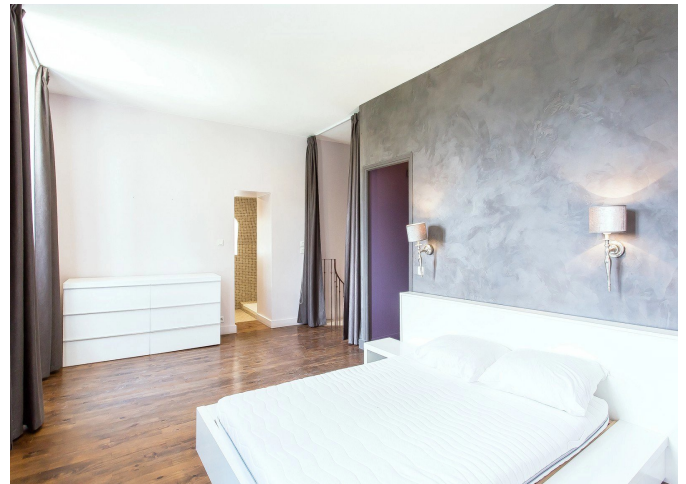

14, quai Général Sarrail
69006 Lyon

PHONE : +33478159090
lyon@barnes-international.com

29, quai Saint-Antoine
69002 Lyon

1, place de la Croix-Rousse
69004 Lyon

6, place de la Libération
69130 Écully