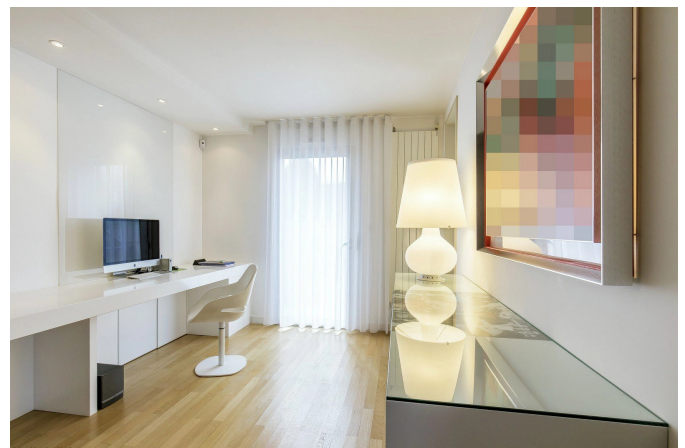

14, quai Général Sarrail
69006 Lyon

PHONE : 04 78 15 90 90
lyon@barnes-international.com

29, quai Saint-Antoine
69002 Lyon

1, place de la Croix-Rousse
69004 Lyon

6, place de la Libération
69130 Écully